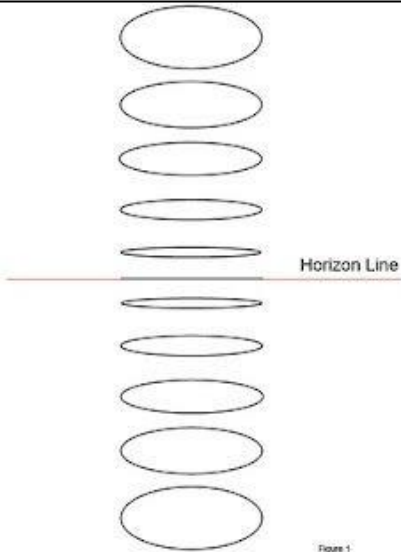

Year 7 Drawing Skills Knowledge Organiser 1 b

Ellipse: a circle seen in perspective

Drawing an Ellipse

Scaling Up Using A Grid

Texture: the feel or appearance of a surface, how rough or smooth it is.

These two drawings focus on Texture

Ellipses in Art are often seen in a still Life.

Still Life: A still life is a drawing or painting that focuses on still objects. The subject matter is inanimate and never moves, typically with a focus on household objects, flowers, or fruits.

These images are all still lives

Please watch [Ellipse Perspective - YouTube](#)

[Elements of Art: Texture | KQED Arts - YouTube](#)

[Hold Still - the still life in art - YouTube](#)